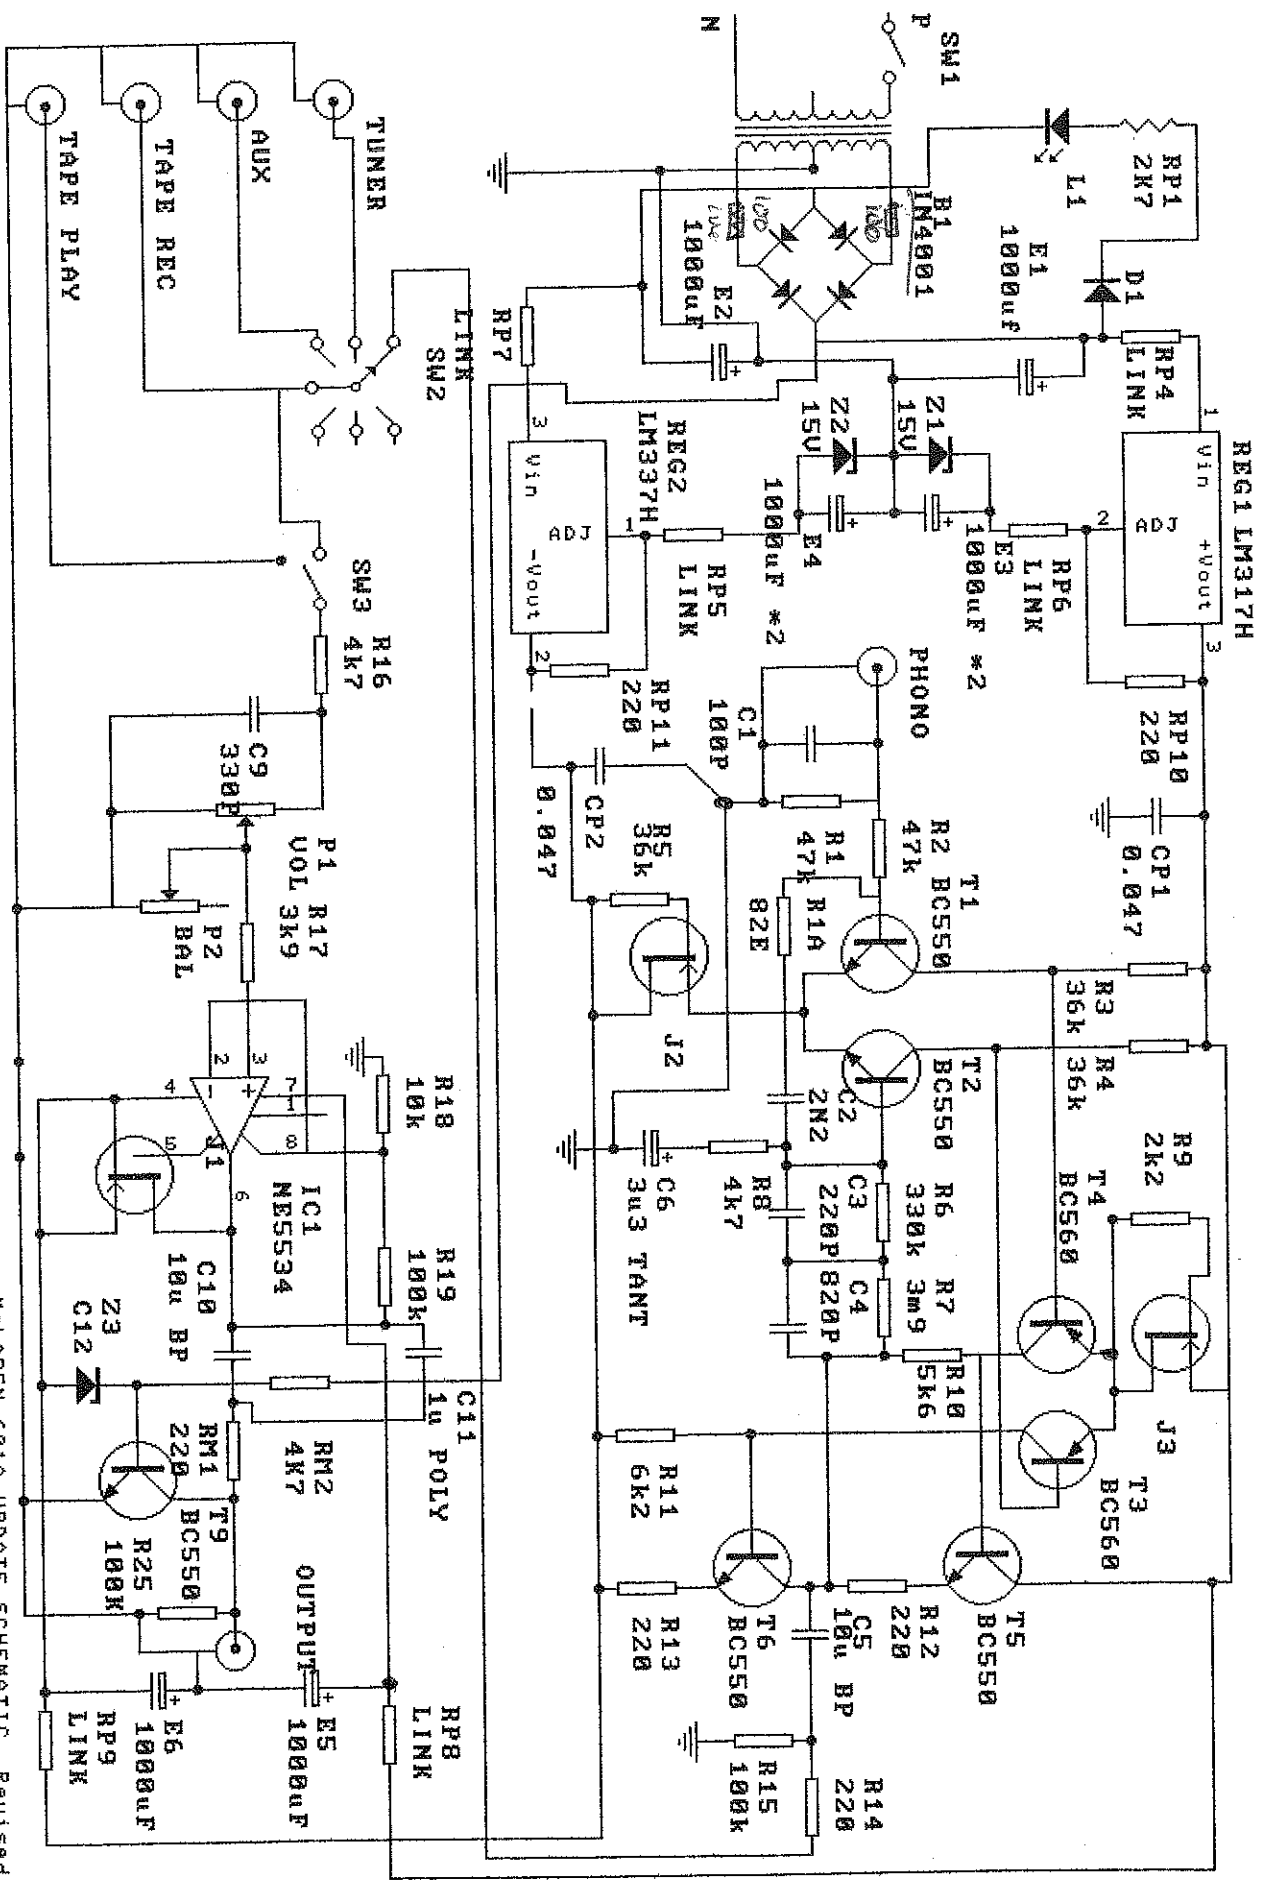

McLaren 601A

Schematics

McLaren Audio

A Division of Amplifier Consultants Ltd, P.O. Box 13359, Johnsonville, Wellington, New Zealand.

Phone (64) (4) 4786669

Fax (64) (4) 4786669

McLAREN 601A SCHEMATIC

McLAREN 601A UPDATE SCHEMATIC Revised
 1/8/94 to update to 1994 performance
 UPDATE 3/97 INVOIC'S REPLACE BY 24V FAST RECTIFIERS
 R110 9AP11 REPAIRS BY BR245 B FETS