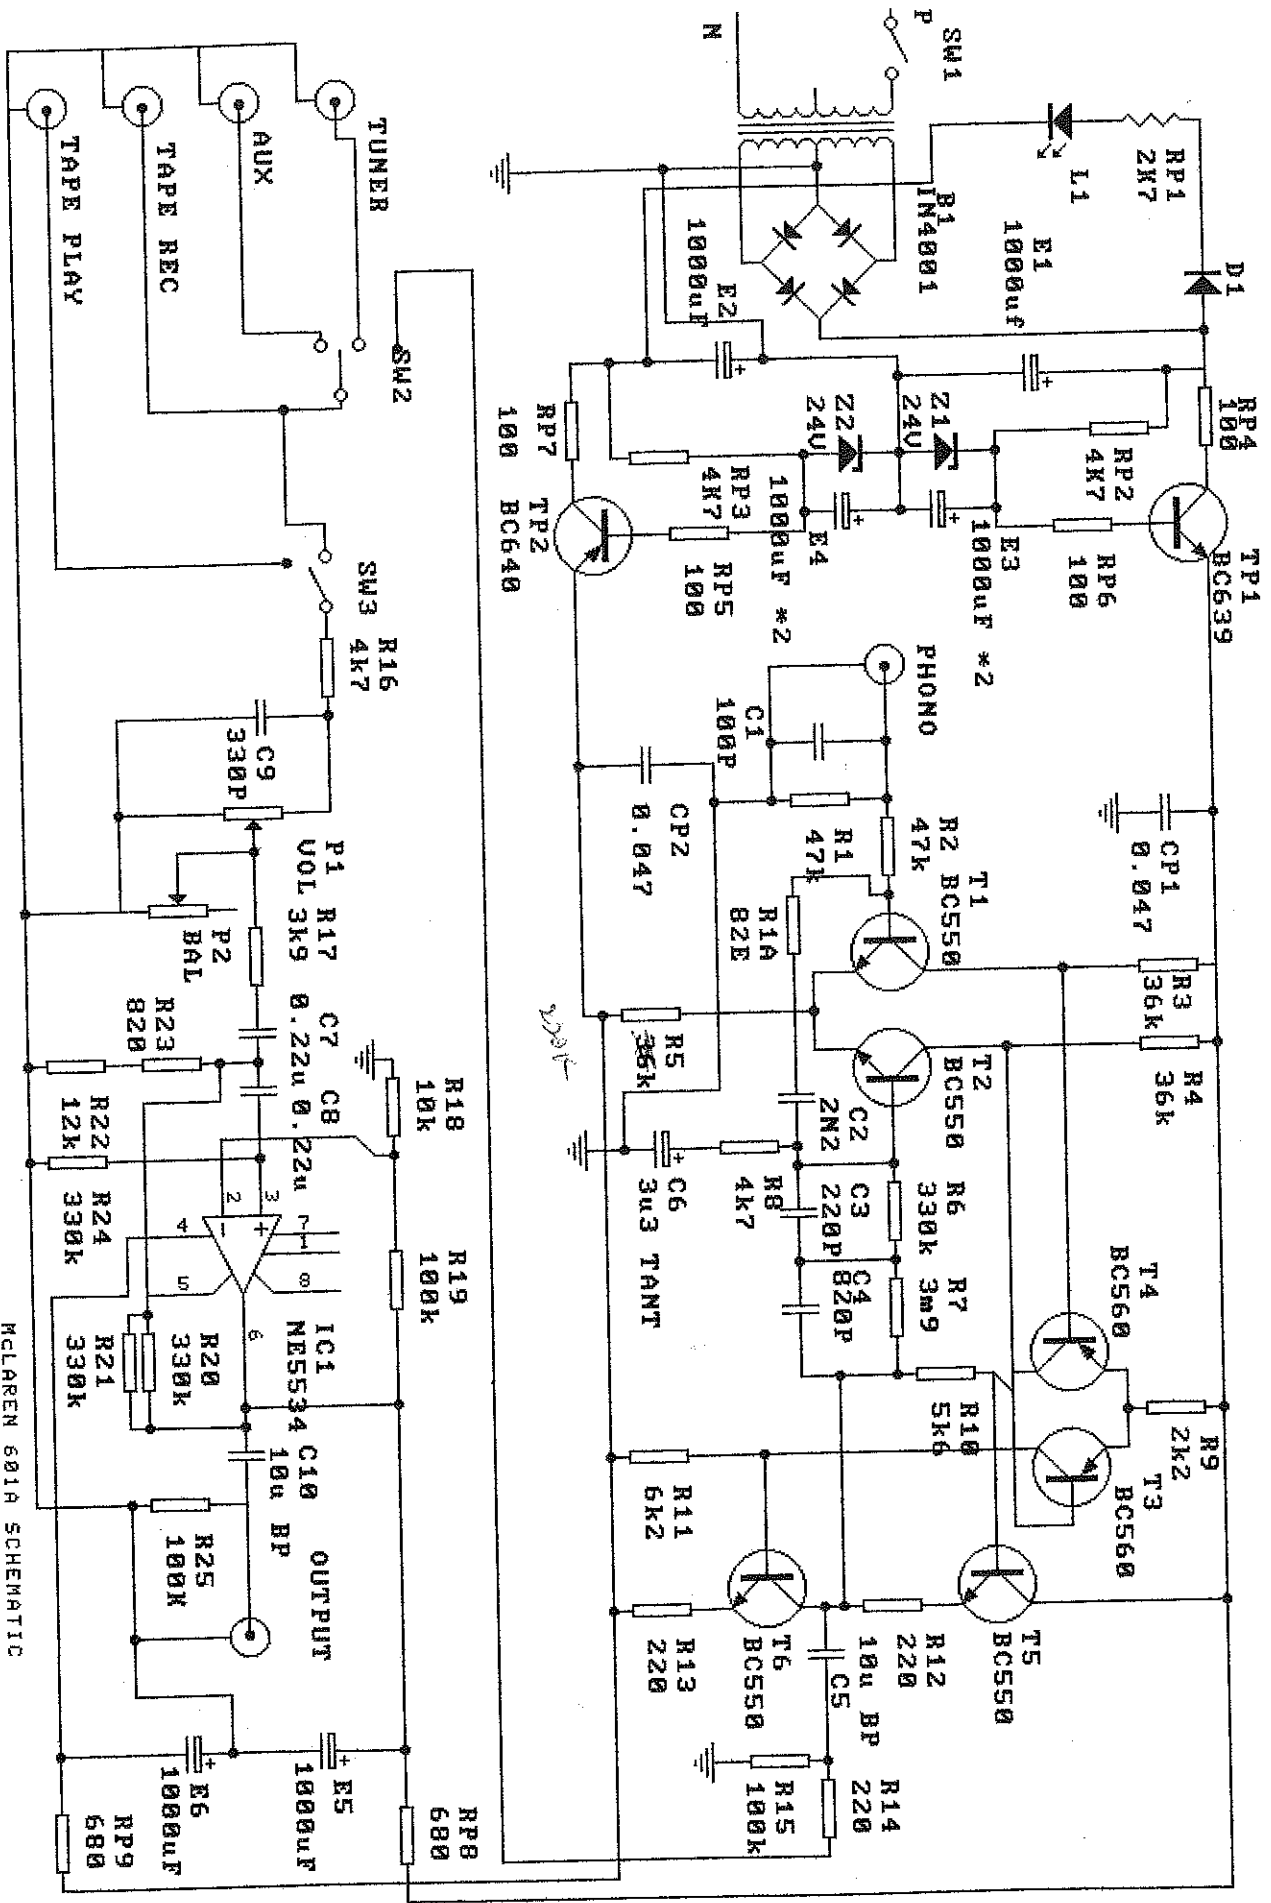

McLaren 601A

Schematics

McLaren Audio

A Division of Amplifier Consultants Ltd, P.O. Box 13359, Johnsonville, Wellington, New Zealand.

Phone (64) (4) 4786669

Fax (64) (4) 4786669

McLAREN 601A SCHEMATIC

McLAREN 601A UPDATE SCHEMATIC Revised
 1/8/94 to update to 1994 performance
 UPDATE 3/97 INVOIC'S REPLACE BY 24V FAST RECTIFIERS
 R110 9AP11 REPAIRS BY BR245 B FETS