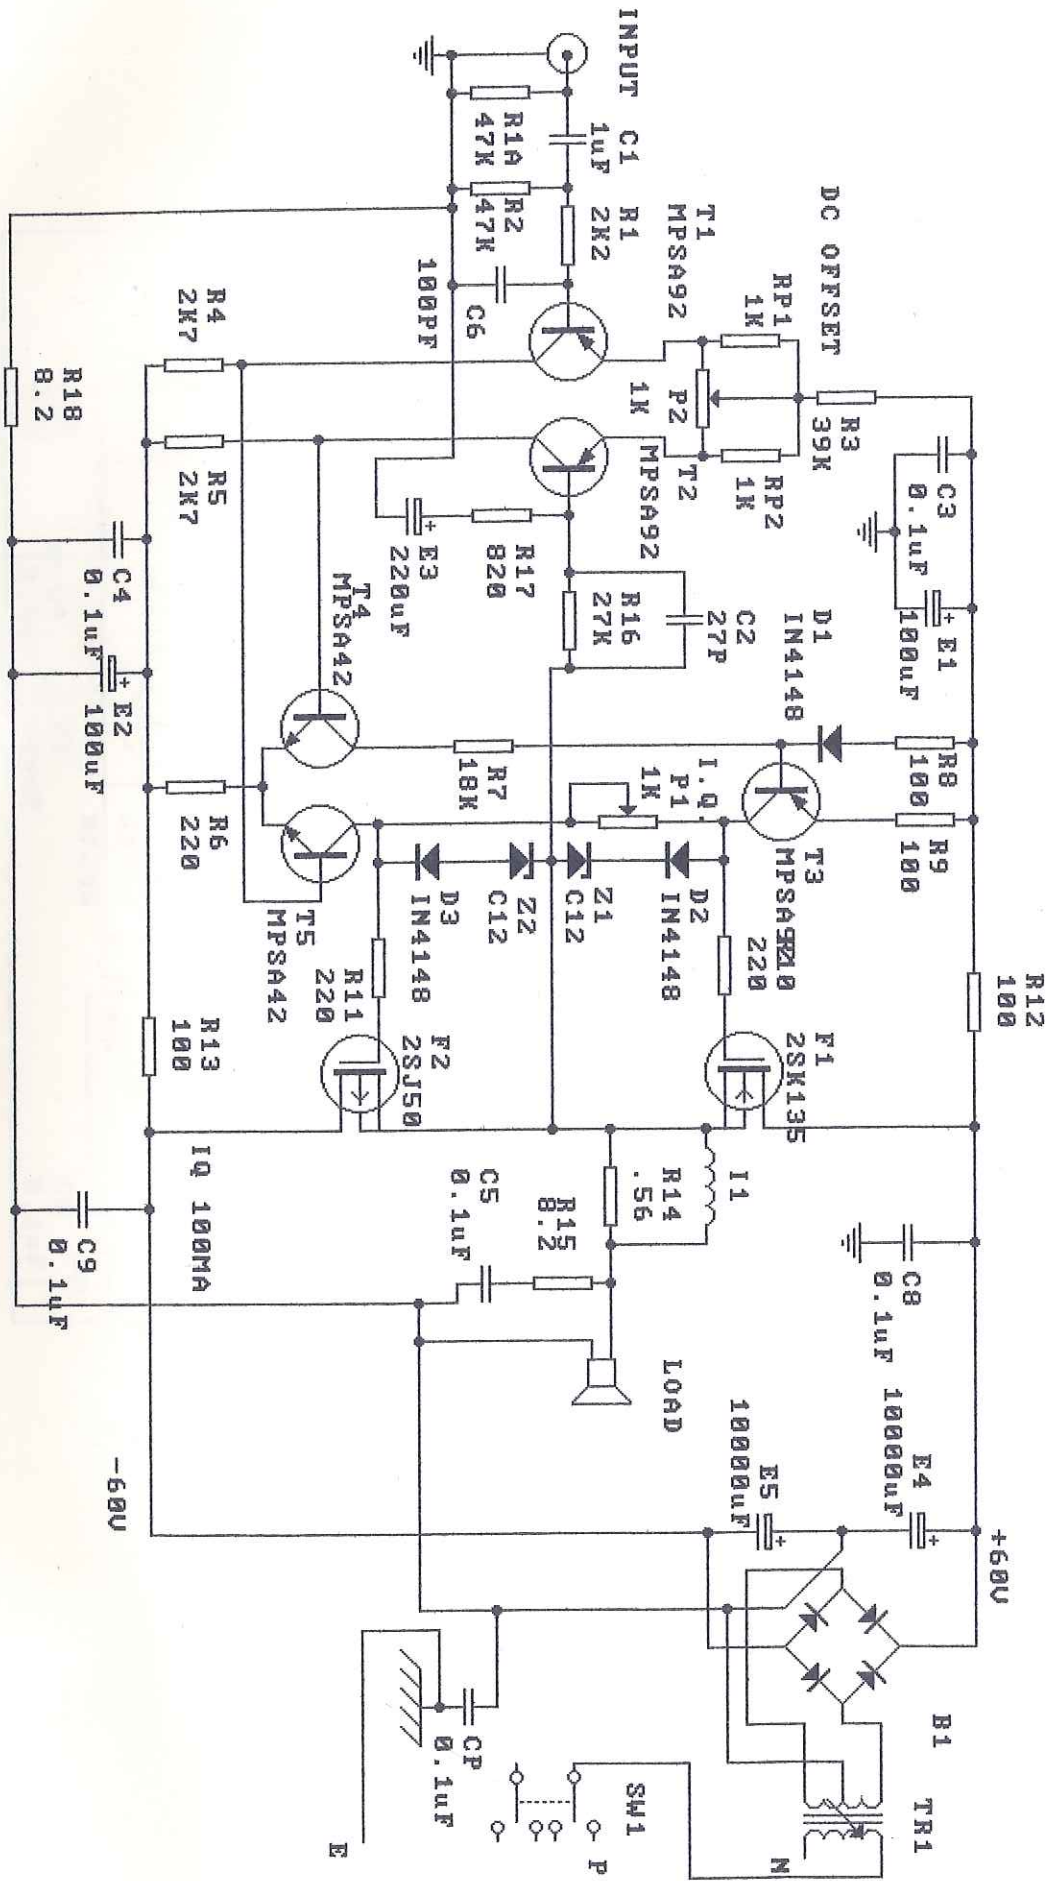

LOYD STANDARD CIRCUIT McCARREN 701

6/16 LINK INPUT CAP

3/197 R190220 REPLACED BY  
 BF245G'S  
 BRIDGE REPLACED BY B24  
 FAST RECTIFIERS.  
 FEED BACK CAP UP TO 200uF.