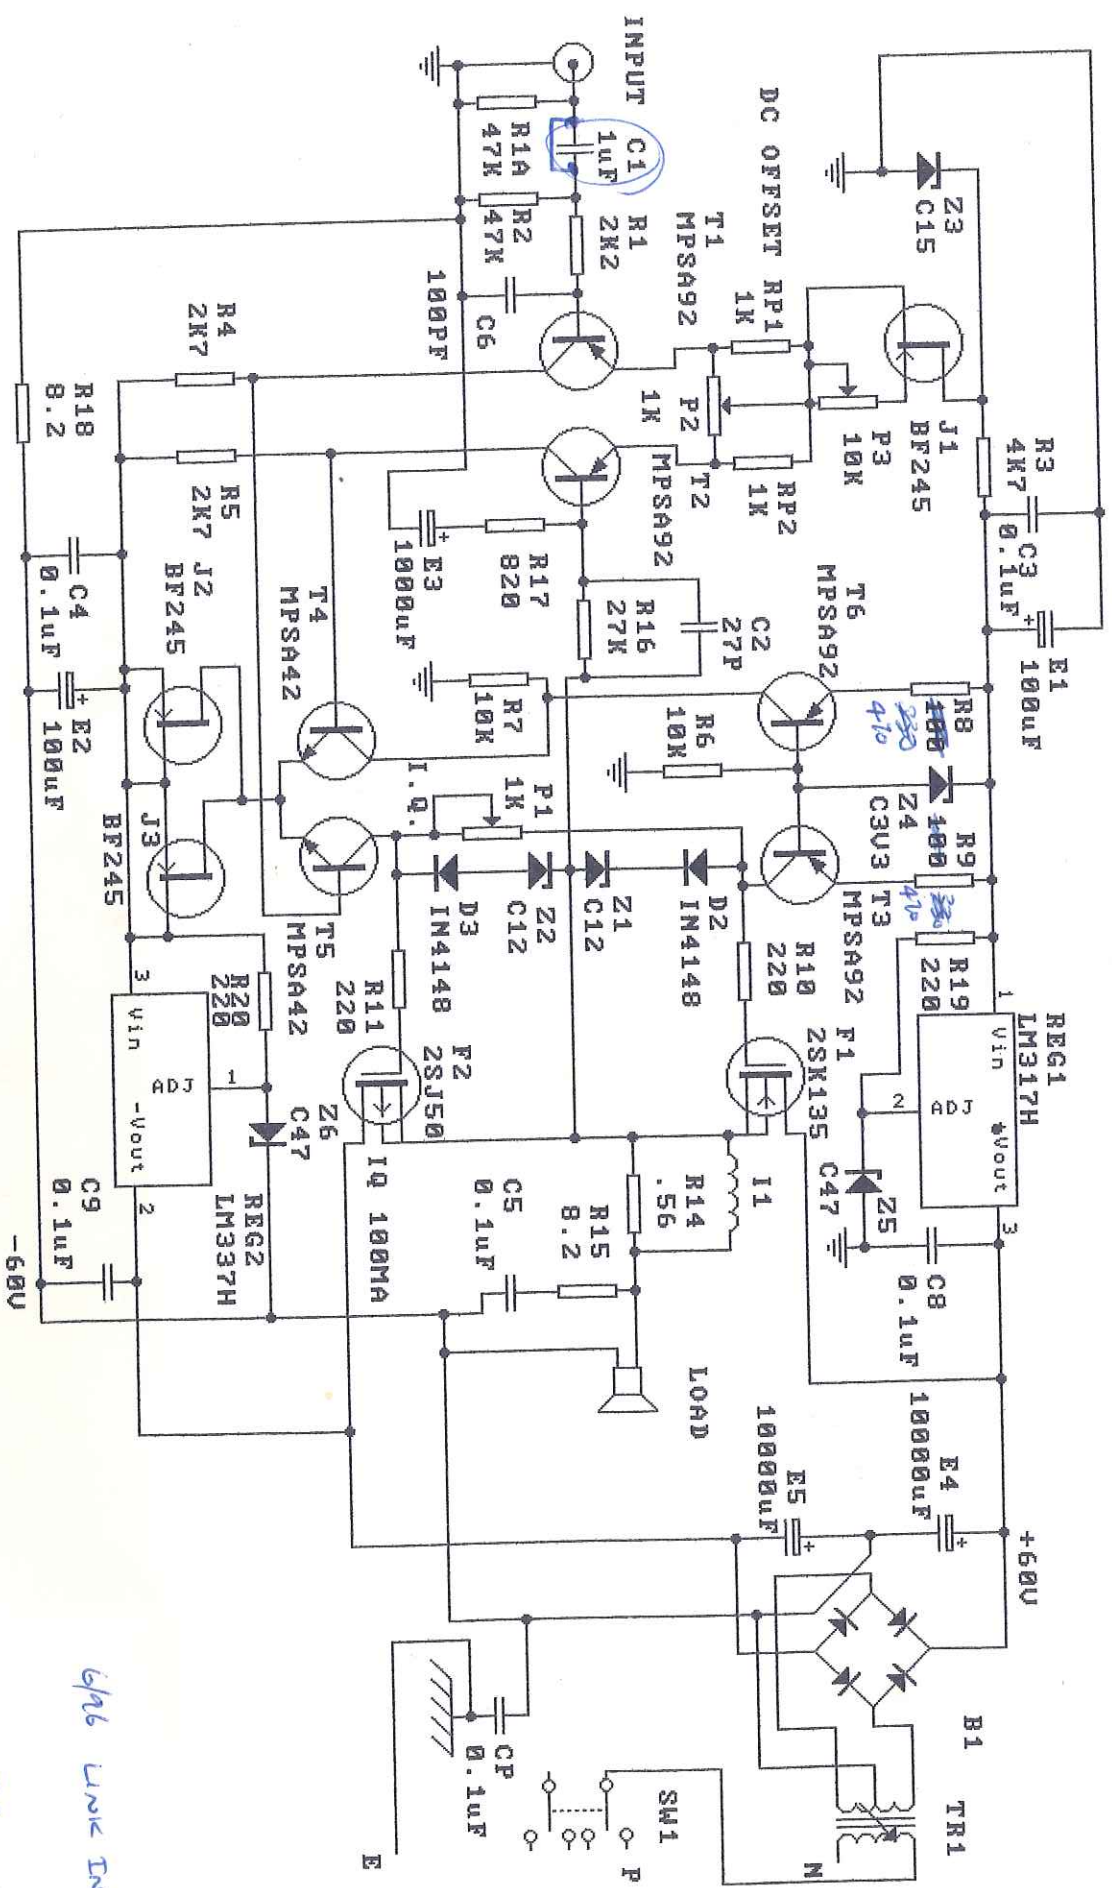

LOYD STANDARD CIRCUIT McCARREN 701

6/16 LINK INPUT CAP

3/197 R190220 REPLACED BY  
 BF245G'S  
 BRIDGE REPLACED BY B24  
 FAST RECTIFIERS.  
 FEED BACK CAP UP TO 200uF.